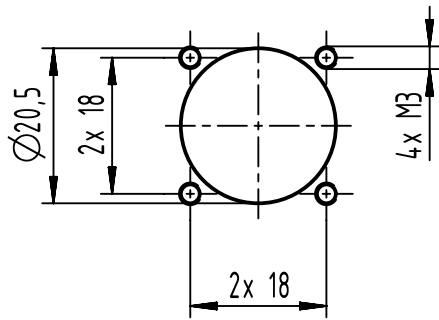

4x screw M3 ISO 7380-2  
is not included

Pannel cut out

	All Dimensions in mm Original Size DIN A4	Scale 1:1		Free size tol.		Ref.	
		Created by SHENGJ		Inspected by WANGSTE		Standardisation ROEBEN	
	All rights reserved Department EL PD	Title Han® S 120 HBM w. MC busbar blue UP		State Final Release		Doc-Key / ECM-Nr. 100984911/UGD/000/A 500000207972	
		HARTING D-32339 Espelkamp		Type TB Number 09 93 001 1329		Rev. A Page 1/1	